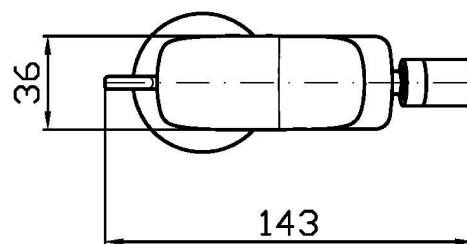

## BRIM

ZBR384

Disegno Complessivo / Overall Drawing

## BRIM

ZBR384

Pesi e Misure / Weights and Sizes

Peso ( Kg ) Weight ( lb )	1,35 ( Kg )	2,98 ( lb )
Volume test ( dc3 ) - ( in3 )	4,05 ( dc3 )	247,15 ( in3 )
h ( mm ) - ( in )	70,00 ( mm )	2,76 ( in )
L1 ( mm ) - ( in )	150,00 ( mm )	5,91 ( in )
L2 ( mm ) - ( in )	385,00 ( mm )	15,16 ( in )