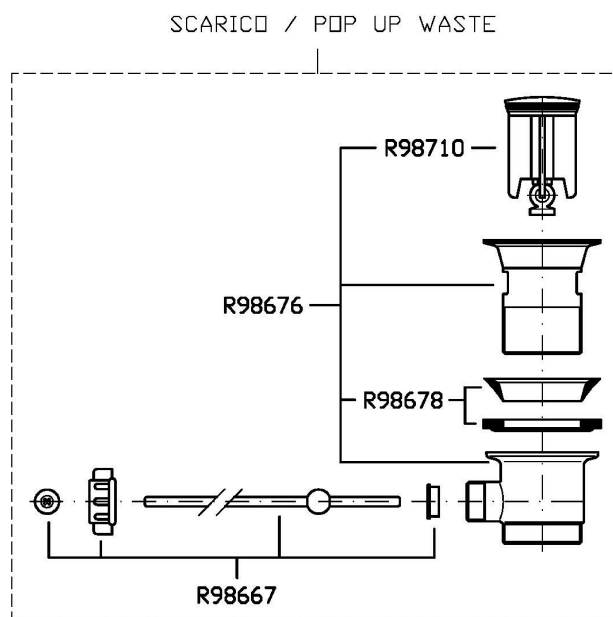

BRIM

ZBR384

Esplosi / Exploded