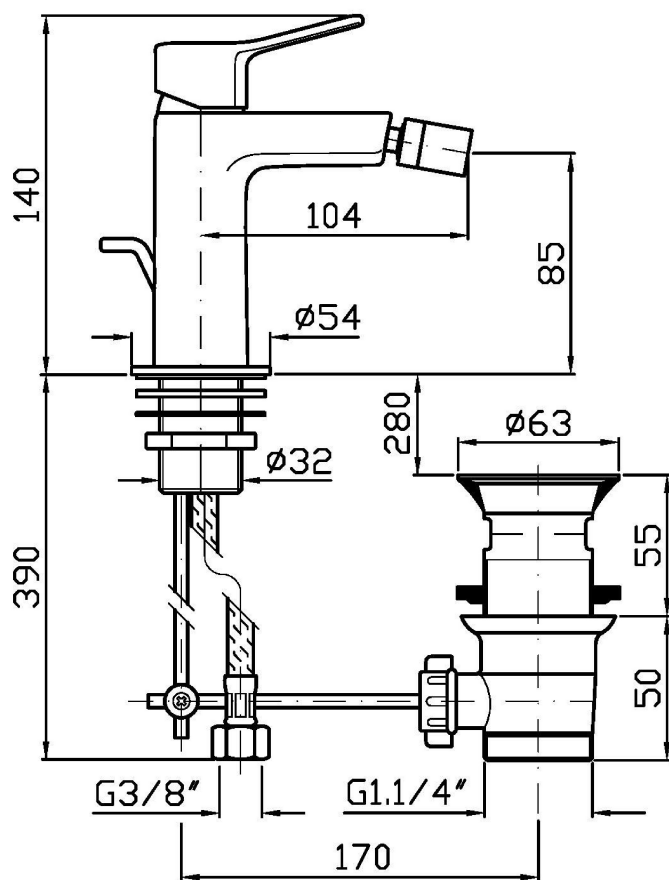

## BRIM

ZBR384

Disegno Complessivo / Overall Drawing

## BRIM

ZBR384

Pesi e Misure / Weights and Sizes

Peso ( Kg ) Weight ( lb )	1,35 ( Kg )	2,98 ( lb )
Volume test ( dc3 ) - ( in3 )	4,05 ( dc3 )	247,15 ( in3 )
h ( mm ) - ( in )	70,00 ( mm )	2,76 ( in )
L1 ( mm ) - ( in )	150,00 ( mm )	5,91 ( in )
L2 ( mm ) - ( in )	385,00 ( mm )	15,16 ( in )