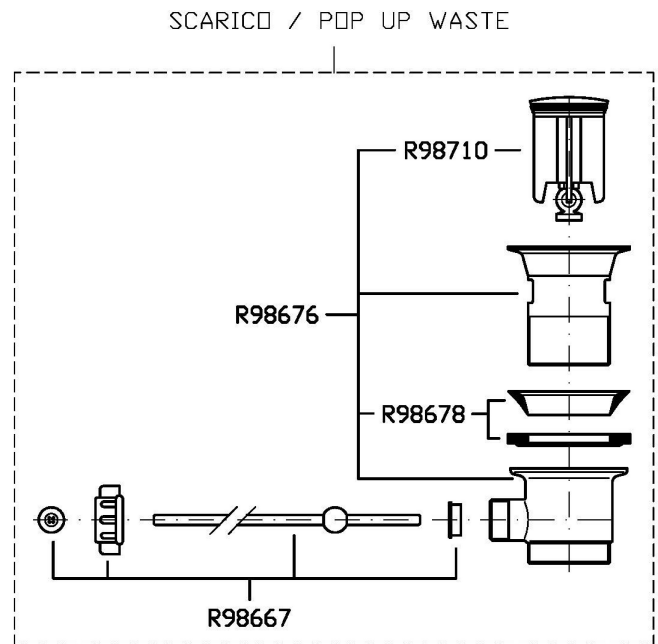

NIKKO

ZKK320

Esplosi / Exploded