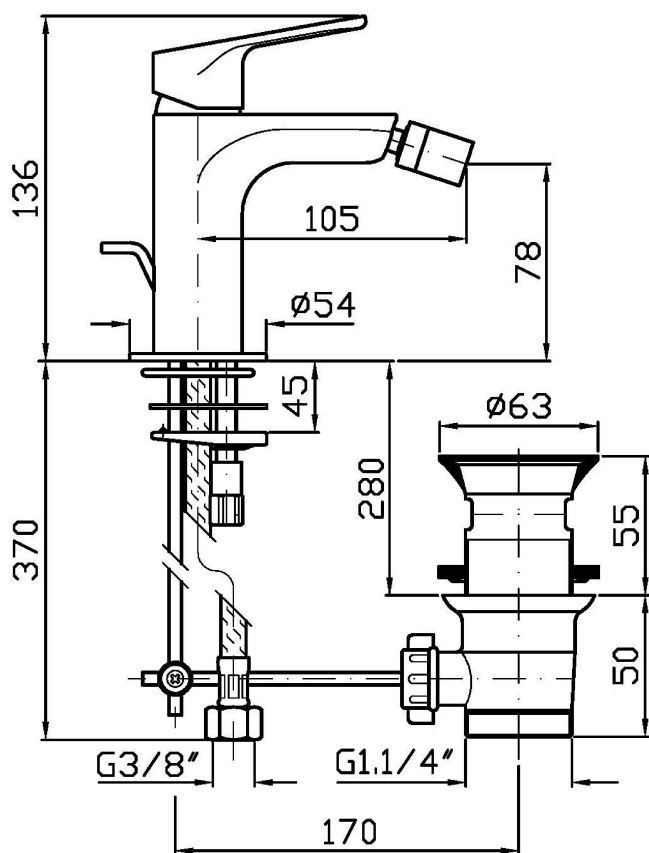

## NIKKO

ZKK320

Disegno Complessivo / Overall Drawing

## NIKKO

ZKK320

Pesi e Misure / Weights and Sizes

Peso ( Kg ) Weight ( lb )	1,40 ( Kg )	3,09 ( lb )
Volume test ( dc3 ) - ( in3 )	4,05 ( dc3 )	247,15 ( in3 )
h ( mm ) - ( in )	70,00 ( mm )	2,76 ( in )
L1 ( mm ) - ( in )	150,00 ( mm )	5,91 ( in )
L2 ( mm ) - ( in )	385,00 ( mm )	15,16 ( in )