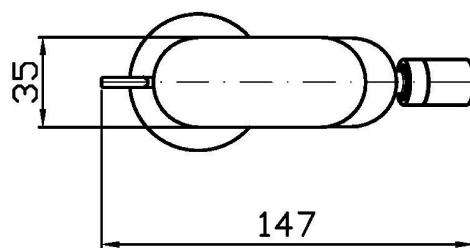

NIKKO

ZKK320

Disegno Complessivo / Overall Drawing