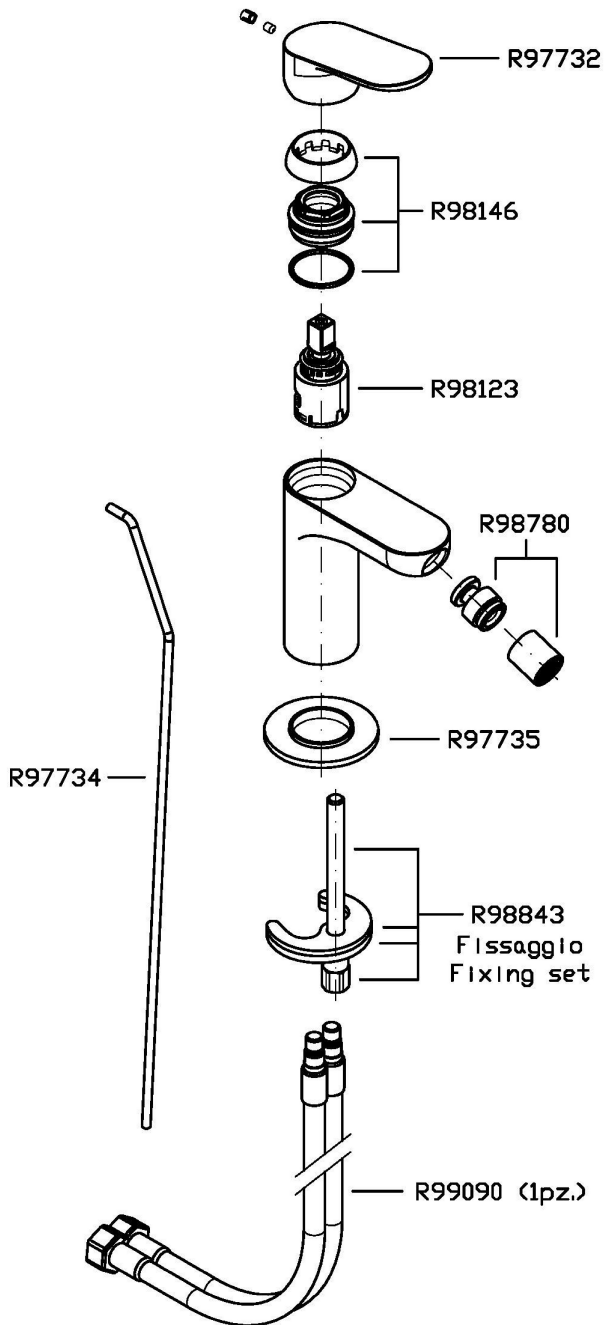

NIKKO

ZKK320

Esplosi / Exploded