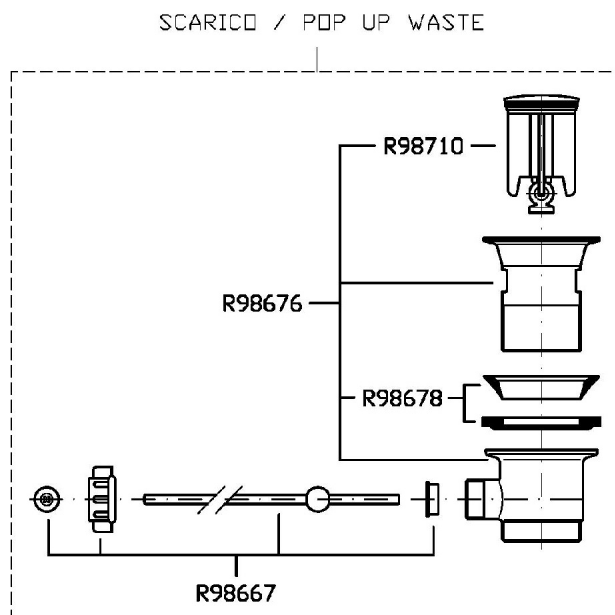

Single lever basin mixer with aerator, 1 ¼" pop-up waste, flexible tails.

Finiture / Finishes

Cromo / Chrome

NIKKO

ZKK697

Disegno Complessivo / Overall Drawing

NIKKO

ZKK697

Esplosi / Exploded

NIKKO

ZKK697 Portate / Flowrates (lt/min)

PRESSIONE PRESSURE	1 BAR	2 BAR	3 BAR	4 BAR	5 BAR
P1 LAVABO BASIN	3,7	4,6	5	5,4	5,5
P2					
P3					
P4					
P5					

NIKKO

ZKK697 Pesì e Misure / Weights and Sizes

Peso (Kg) Weight (lb)	1,56 (Kg)	3,44 (lb)
Volume test (dc3) - (in3)	4,05 (dc3)	247,15 (in3)
h (mm) - (in)	70,00 (mm)	2,76 (in)
L1 (mm) - (in)	150,00 (mm)	5,91 (in)
L2 (mm) - (in)	385,00 (mm)	15,16 (in)