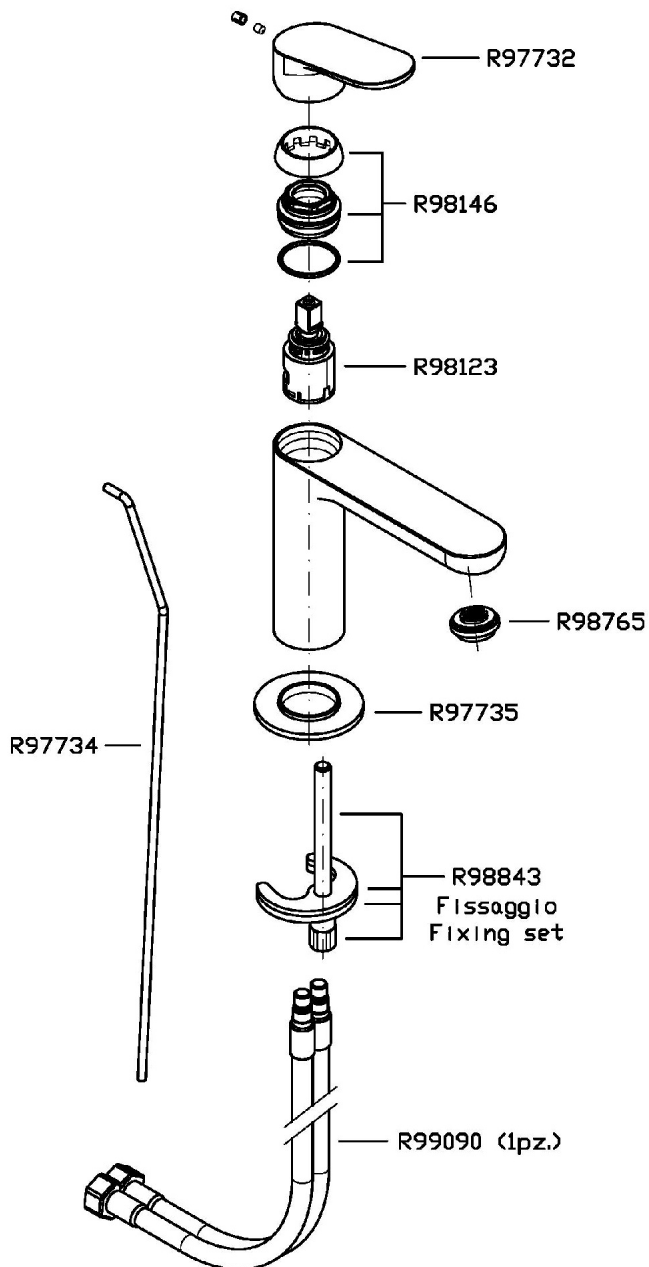

Single lever basin mixer with aerator, 1 ¼" pop-up waste, flexible tails.

Finiture / Finishes

Cromo / Chrome

NIKKO

ZKK697

Disegno Complessivo / Overall Drawing

NIKKO

ZKK697

Esplosi / Exploded

NIKKO

ZKK697 Portate / Flowrates (lt/min)

PRESSIONE PRESSURE	1 BAR	2 BAR	3 BAR	4 BAR	5 BAR
P1 LAVABO BASIN	3,7	4,6	5	5,4	5,5
P2					
P3					
P4					
P5					

NIKKO

ZKK697 Pesì e Misure / Weights and Sizes

Peso (Kg) Weight (lb)	1,56 (Kg)	3,44 (lb)
Volume test (dc3) - (in3)	4,05 (dc3)	247,15 (in3)
h (mm) - (in)	70,00 (mm)	2,76 (in)
L1 (mm) - (in)	150,00 (mm)	5,91 (in)
L2 (mm) - (in)	385,00 (mm)	15,16 (in)