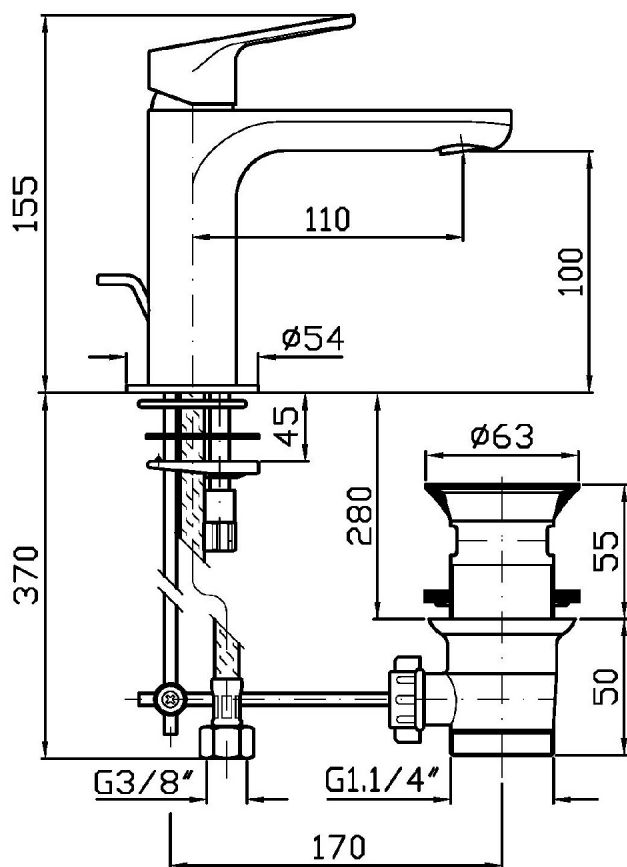

Single lever basin mixer with aerator, 1 ¼" pop-up waste, flexible tails.

Finiture / Finishes

Cromo / Chrome

NIKKO

ZKK697

Disegno Complessivo / Overall Drawing

NIKKO

ZKK697

Esplosi / Exploded

NIKKO

ZKK697 Portate / Flowrates (lt/min)

PRESSIONE PRESSURE	1 BAR	2 BAR	3 BAR	4 BAR	5 BAR
P1 LAVABO BASIN	3,7	4,6	5	5,4	5,5
P2					
P3					
P4					
P5					

NIKKO

ZKK697 Pesì e Misure / Weights and Sizes

Peso (Kg) Weight (lb)	1,56 (Kg)	3,44 (lb)
Volume test (dc3) - (in3)	4,05 (dc3)	247,15 (in3)
h (mm) - (in)	70,00 (mm)	2,76 (in)
L1 (mm) - (in)	150,00 (mm)	5,91 (in)
L2 (mm) - (in)	385,00 (mm)	15,16 (in)