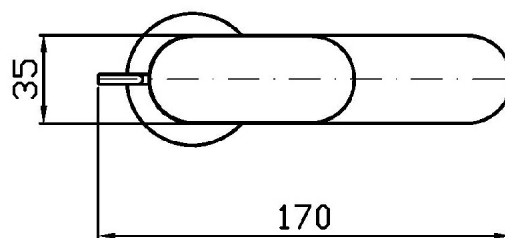

Single lever basin mixer with aerator, 1 ¼" pop-up waste, flexible tails.

Finiture / Finishes

Cromo / Chrome

NIKKO

ZKK697

Disegno Complessivo / Overall Drawing

NIKKO

ZKK697

Esplosi / Exploded

NIKKO

ZKK697 Portate / Flowrates (lt/min)

PRESSIONE PRESSURE	1 BAR	2 BAR	3 BAR	4 BAR	5 BAR
P1 LAVABO BASIN	3,7	4,6	5	5,4	5,5
P2					
P3					
P4					
P5					

NIKKO

ZKK697 Pesì e Misure / Weights and Sizes

Peso (Kg) Weight (lb)	1,56 (Kg)	3,44 (lb)
Volume test (dc3) - (in3)	4,05 (dc3)	247,15 (in3)
h (mm) - (in)	70,00 (mm)	2,76 (in)
L1 (mm) - (in)	150,00 (mm)	5,91 (in)
L2 (mm) - (in)	385,00 (mm)	15,16 (in)